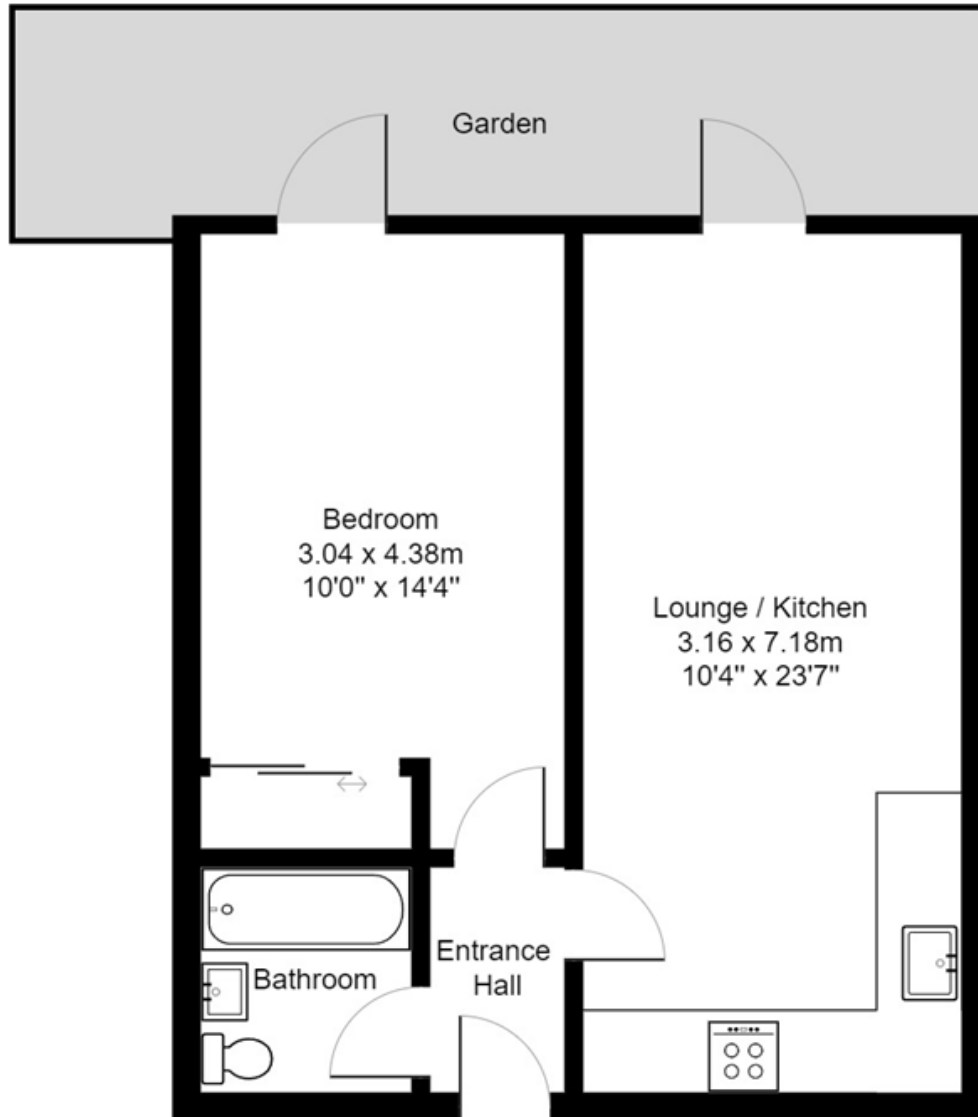

Powered by Vebra.com

Panorama House

Total Area: 45.2 m<sup>2</sup> ... 486 ft<sup>2</sup>

All measurements are approximate and for display purposes only.